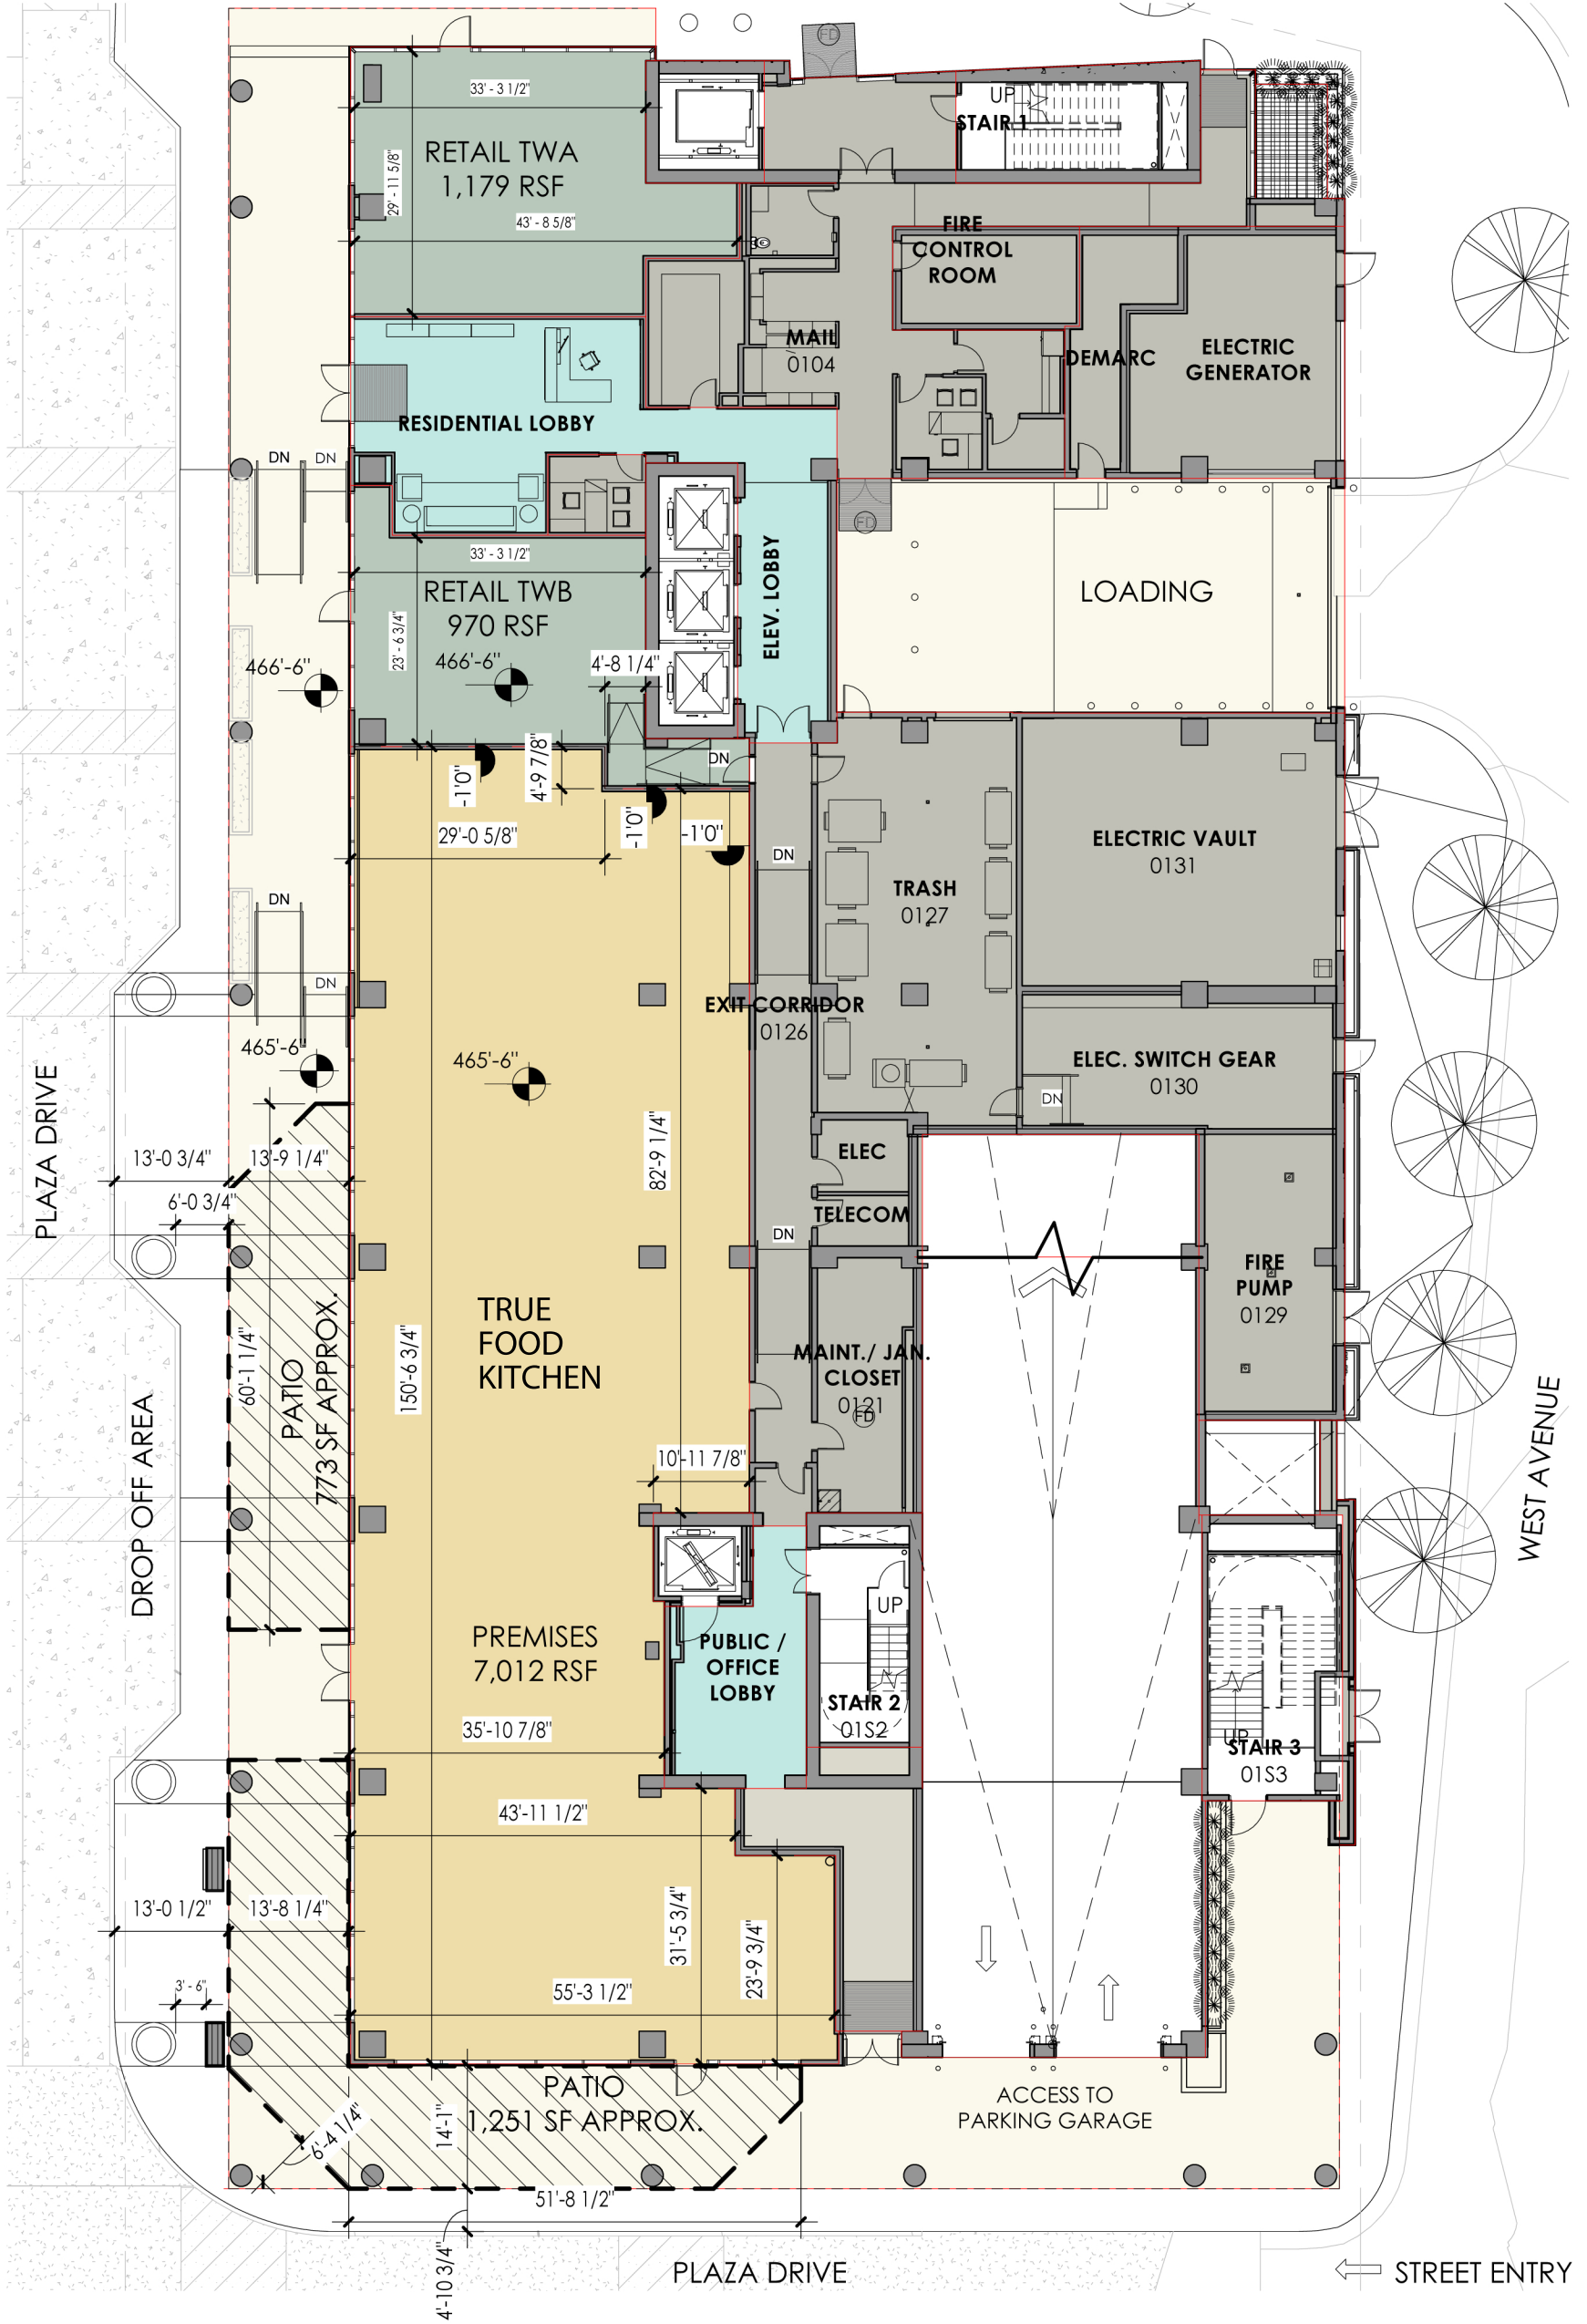

# 3RD STREET

## SEAHOLM RESIDENTIAL TOWER

EXHIBIT A-1 07/07/14

0 | 10' | 20' | 30'

FIRST FLOOR PLAN